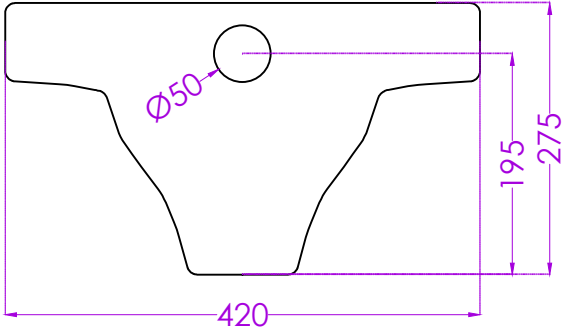

RUBY P0459PW0300

ORISSA PAN

JOHNSON

PLAN

SIDE

BACK