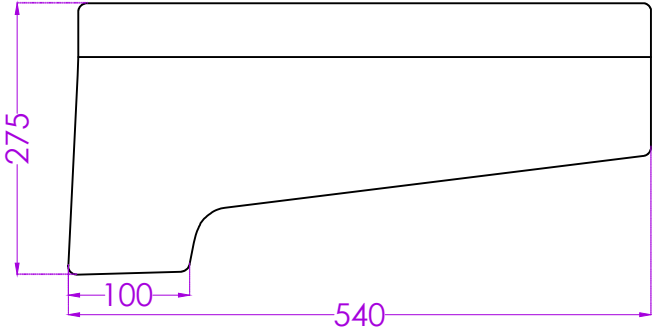

RUBY P0459PW0300

ORISSA PAN

JOHNSON

PLAN

SIDE

BACK