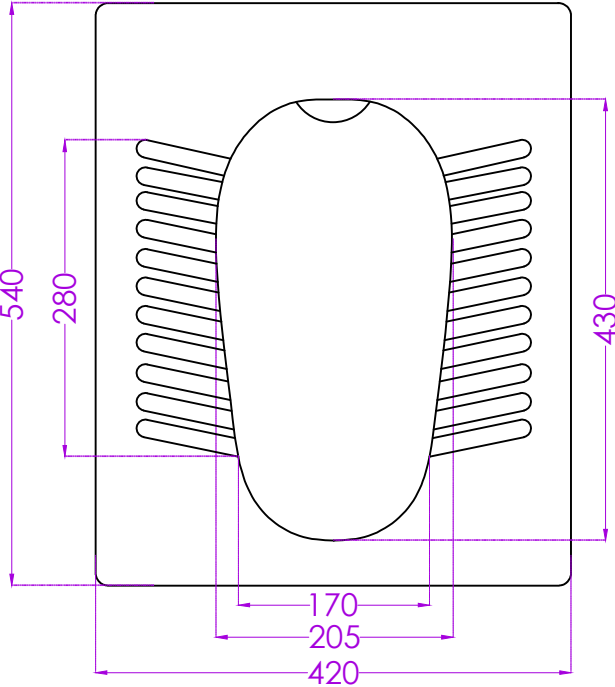

RUBY P0459PW0300

ORISSA PAN

JOHNSON

PLAN

SIDE

BACK